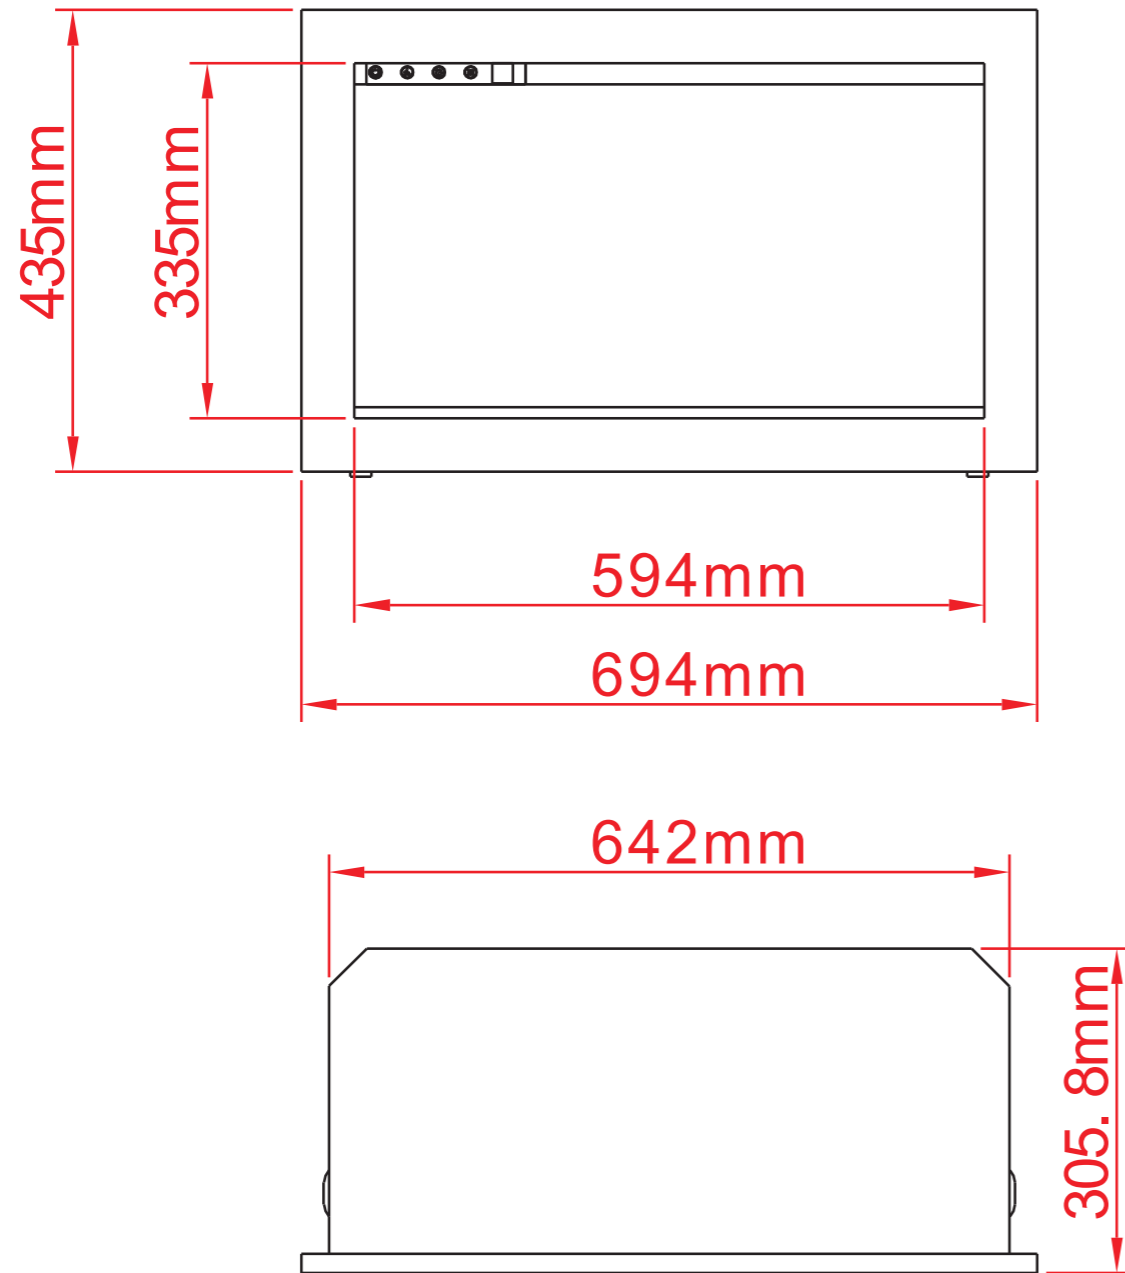

### TECHNICAL SPECIFICATIONS

VOLTS	120V 60Hz	
AMPS	10	
WATTS	1465 W	
HEATER	HIGH	1465 watts
	LOW	600 watts
NO HEATER	22 watts	
LAMPS	TYPE	LED
	WATTS	
	TOTAL WATTS	22 watts
ROTOR MOTOR	1 at 5 watts	
HEIGHT,WIDTH,DEPTH	16 3/4" x 25 1/4" x 11 3/8"	
GLASS VIEWING OPENING	12" X 23 3/8"	
SURROUND SIZE	17 1/8" X 27 3/8"	
SHIPPING SIZE	19 1/8" x 30 1/4" x 14 5/8"	
SHIPPING WEIGHT	57.5 lbs	
	UNIT	42.3 lbs
GLASS FRONT	Included	
PLUG LOCATION	Left Side	
CORD LENGTH	76"	
APPROX. HEATING AREA	400 sq ft	

SERIES	MODEL		REV
TRADITIONAL	TRD-26		1
SCALE 1"=1'-0"	DATE: 8/5/2019	SHEET 1 OF 1	

### TECHNICAL SPECIFICATIONS

VOLTS	120V 60Hz	
AMPS	10	
WATTS	1465 W	
HEATER	HIGH	1465 watts
	LOW	600 watts
NO HEATER	22 watts	
LAMPS	TYPE	LED
	WATTS	
	TOTAL WATTS	22 watts
ROTOR MOTOR	1 at 5 watts	
HEIGHT,WIDTH,DEPTH	42.5 x 64.2 x 28.8 cm	
GLASS VIEWING OPENING	30.4 X 59.4 cm	
SURROUND SIZE	43.5 X 69.4 cm	
SHIPPING SIZE	48.5 x 76.7 x 37 cm	
SHIPPING WEIGHT	26.1 Kgs	
	UNIT	19.2 Kgs
GLASS FRONT	Included	
PLUG LOCATION	Left Side	
CORD LENGTH	193 cm	
APPROX. HEATING AREA	37 sqm	

SERIES	MODEL		REV
TRADITIONAL	TRD-26		1
SCALE 1:12	DATE: 8/5/2019	SHEET 1 OF 1	