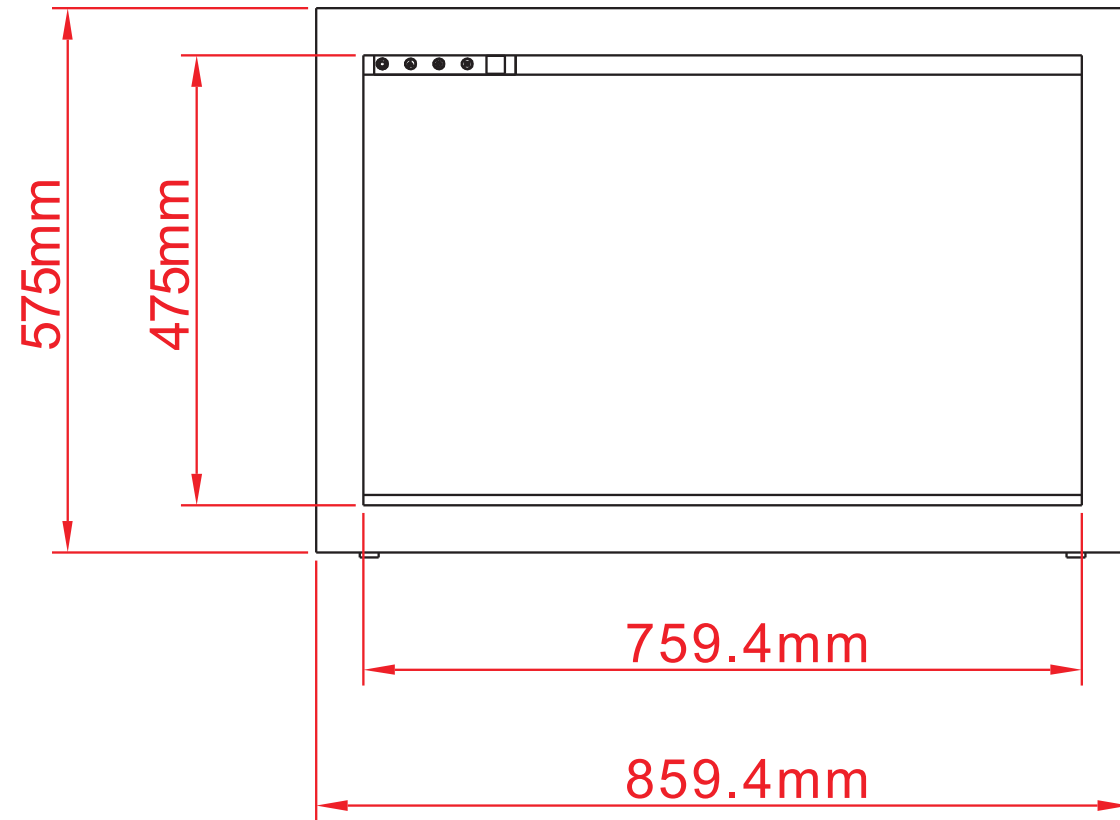

TECHNICAL SPECIFICATIONS

VOLTS	120V 60Hz	
AMPS	10	
WATTS	1465 W	
HEATER	HIGH	1465 watts
	LOW	600 watts
NO HEATER	22 watts	
LAMPS	TYPE	LED
	WATTS	
	TOTAL WATTS	22 watts
ROTOR MOTOR	1 at 5 watts	
HEIGHT,WIDTH,DEPTH	22 1/4" x 31 3/4" x 11 3/8"	
GLASS VIEWING OPENING	17 1/2" X 29 7/8"	
GLASS SIZE	18 1/4" X 30 3/8"	
SHIPPING SIZE	24 5/8" x 36 3/4" x 14 5/8"	
SHIPPING WEIGHT	78 lbs	
	UNIT	60.6 lbs
GLASS FRONT	Included	
PLUG LOCATION	Left Side	
CORD LENGTH	76"	
APPROX. HEATING AREA	400 sq ft	

SERIES	MODEL		REV
TRADITIONAL	TRD-33		1
SCALE 1"=1'-0"	DATE: 8/5/2019	SHEET 1 OF 1	

TECHNICAL SPECIFICATIONS

VOLTS	120V 60Hz	
AMPS	10	
WATTS	1465 W	
HEATER	HIGH	1465 watts
	LOW	600 watts
NO HEATER	22 watts	
LAMPS	TYPE	LED
	WATTS	
	TOTAL WATTS	22 watts
ROTOR MOTOR	1 at 5 watts	
HEIGHT,WIDTH,DEPTH	56.5 x 80.7 x 28.8 cm	
GLASS VIEWING OPENING	44.4 X 75.9 cm	
GLASS SIZE	46.2 X 77.1 cm	
SHIPPING SIZE	62.5 x 93.2 x 37 cm	
SHIPPING WEIGHT	35.4 Kgs	
	UNIT	27.5 Kgs
GLASS FRONT	Included	
PLUG LOCATION	Left Side	
CORD LENGTH	193 cm	
APPROX. HEATING AREA	37 sqm	

Amantii

SERIES TRADITIONAL	MODEL TRD-33		REV 1
SCALE 1:12	DATE: 8/5/2019		SHEET 1 OF 1