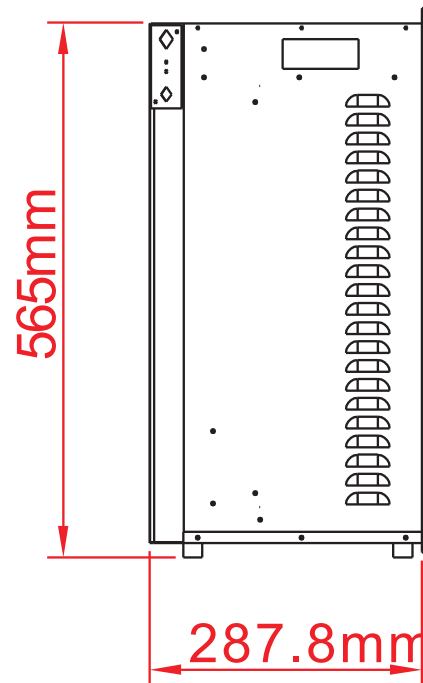

TECHNICAL SPECIFICATIONS

VOLTS	120V 60Hz	
AMPS	10	
WATTS	1465 W	
HEATER	HIGH	1465 watts
	LOW	600 watts
NO HEATER	22 watts	
LAMPS	TYPE	LED
	WATTS	
	TOTAL WATTS	22 watts
ROTOR MOTOR	1 at 5 watts	
HEIGHT,WIDTH,DEPTH	22 1/4" x 31 3/4" x 11 3/8"	
GLASS VIEWING OPENING	17 1/2" X 29 7/8"	
GLASS SIZE	18 1/4" X 30 3/8"	
SHIPPING SIZE	24 5/8" x 36 3/4" x 14 5/8"	
SHIPPING WEIGHT	78 lbs	
	UNIT	60.6 lbs
GLASS FRONT	Included	
PLUG LOCATION	Left Side	
CORD LENGTH	76"	
APPROX. HEATING AREA	400 sq ft	

SERIES	MODEL		REV
TRADITIONAL	TRD-33		1
SCALE 1"=1'-0"	DATE: 8/5/2019	SHEET 1 OF 1	

TECHNICAL SPECIFICATIONS

VOLTS	120V 60Hz	
AMPS	10	
WATTS	1465 W	
HEATER	HIGH	1465 watts
	LOW	600 watts
NO HEATER	22 watts	
LAMPS	TYPE	LED
	WATTS	
	TOTAL WATTS	22 watts
ROTOR MOTOR	1 at 5 watts	
HEIGHT,WIDTH,DEPTH	56.5 x 80.7 x 28.8 cm	
GLASS VIEWING OPENING	44.4 X 75.9 cm	
GLASS SIZE	46.2 X 77.1 cm	
SHIPPING SIZE	62.5 x 93.2 x 37 cm	
SHIPPING WEIGHT	35.4 Kgs	
	UNIT	27.5 Kgs
GLASS FRONT	Included	
PLUG LOCATION	Left Side	
CORD LENGTH	193 cm	
APPROX. HEATING AREA	37 sqm	

Amantii

SERIES TRADITIONAL	MODEL TRD-33		REV 1
SCALE 1:12	DATE: 8/5/2019		SHEET 1 OF 1