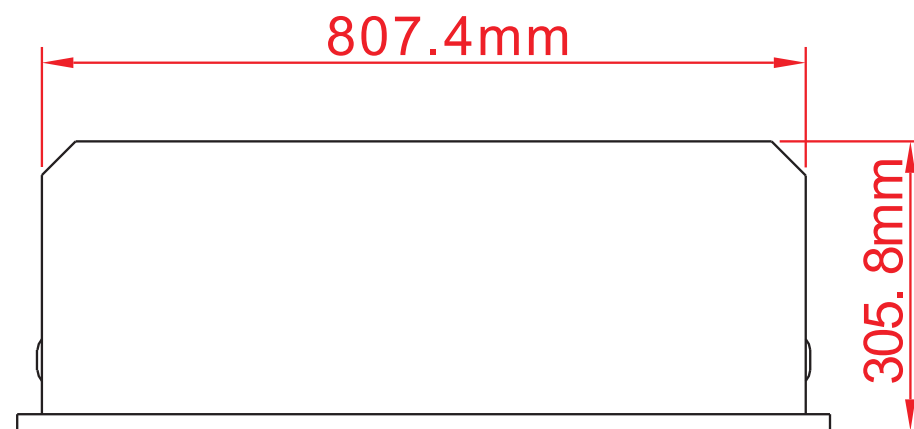

TECHNICAL SPECIFICATIONS

VOLTS	120V 60Hz	
AMPS	10	
WATTS	1465 W	
HEATER	HIGH	1465 watts
	LOW	600 watts
NO HEATER	22 watts	
LAMPS	TYPE	LED
	WATTS	
	TOTAL WATTS	22 watts
ROTOR MOTOR	1 at 5 watts	
HEIGHT,WIDTH,DEPTH	22 1/4" x 31 3/4" x 11 3/8"	
GLASS VIEWING OPENING	17 1/2" X 29 7/8"	
GLASS SIZE	18 1/4" X 30 3/8"	
SHIPPING SIZE	24 5/8" x 36 3/4" x 14 5/8"	
SHIPPING WEIGHT	78 lbs	
	UNIT	60.6 lbs
GLASS FRONT	Included	
PLUG LOCATION	Left Side	
CORD LENGTH	76"	
APPROX. HEATING AREA	400 sq ft	

SERIES	MODEL		REV
TRADITIONAL	TRD-33		1
SCALE 1"=1'-0"	DATE: 8/5/2019	SHEET 1 OF 1	

TECHNICAL SPECIFICATIONS

VOLTS	120V 60Hz	
AMPS	10	
WATTS	1465 W	
HEATER	HIGH	1465 watts
	LOW	600 watts
NO HEATER	22 watts	
LAMPS	TYPE	LED
	WATTS	
	TOTAL WATTS	22 watts
ROTOR MOTOR	1 at 5 watts	
HEIGHT,WIDTH,DEPTH	56.5 x 80.7 x 28.8 cm	
GLASS VIEWING OPENING	44.4 X 75.9 cm	
GLASS SIZE	46.2 X 77.1 cm	
SHIPPING SIZE	62.5 x 93.2 x 37 cm	
SHIPPING WEIGHT	35.4 Kgs	
	UNIT	27.5 Kgs
GLASS FRONT	Included	
PLUG LOCATION	Left Side	
CORD LENGTH	193 cm	
APPROX. HEATING AREA	37 sqm	

Amantii

SERIES TRADITIONAL	MODEL TRD-33		REV 1
SCALE 1:12	DATE: 8/5/2019		SHEET 1 OF 1