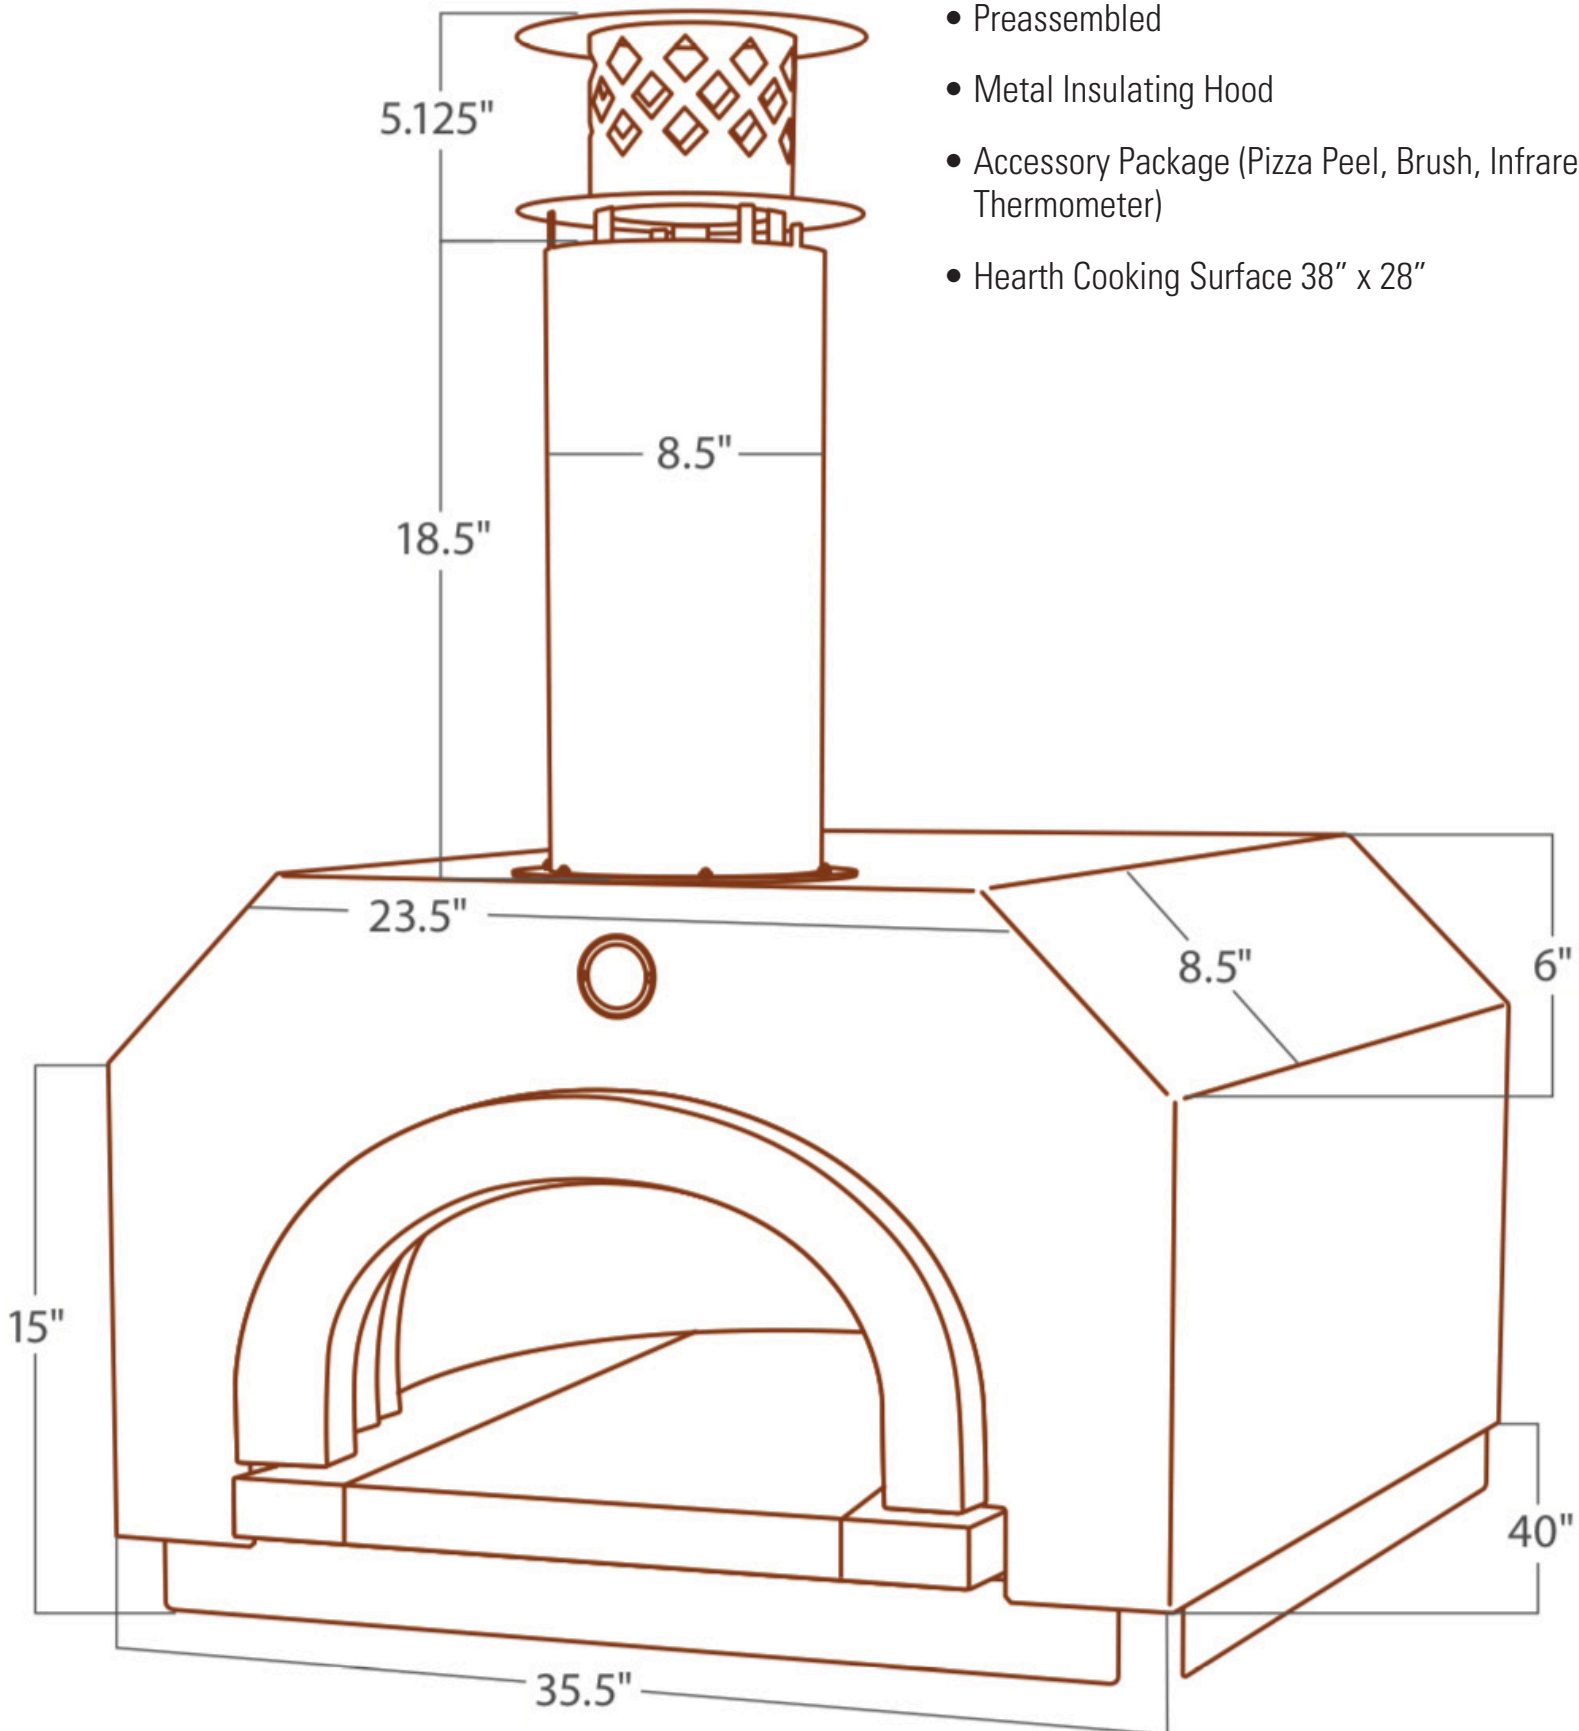

CBO-750 Countertop Specifications

Base SKU CBO-0-CT-750

Details

- Preassembled
- Metal Insulating Hood
- Accessory Package (Pizza Peel, Brush, Infrared Thermometer)
- Hearth Cooking Surface 38" x 28"

Minimum Support Weight: 625 lbs.
Flue Pipe Dimensions: 27.25" H x 22.25" W