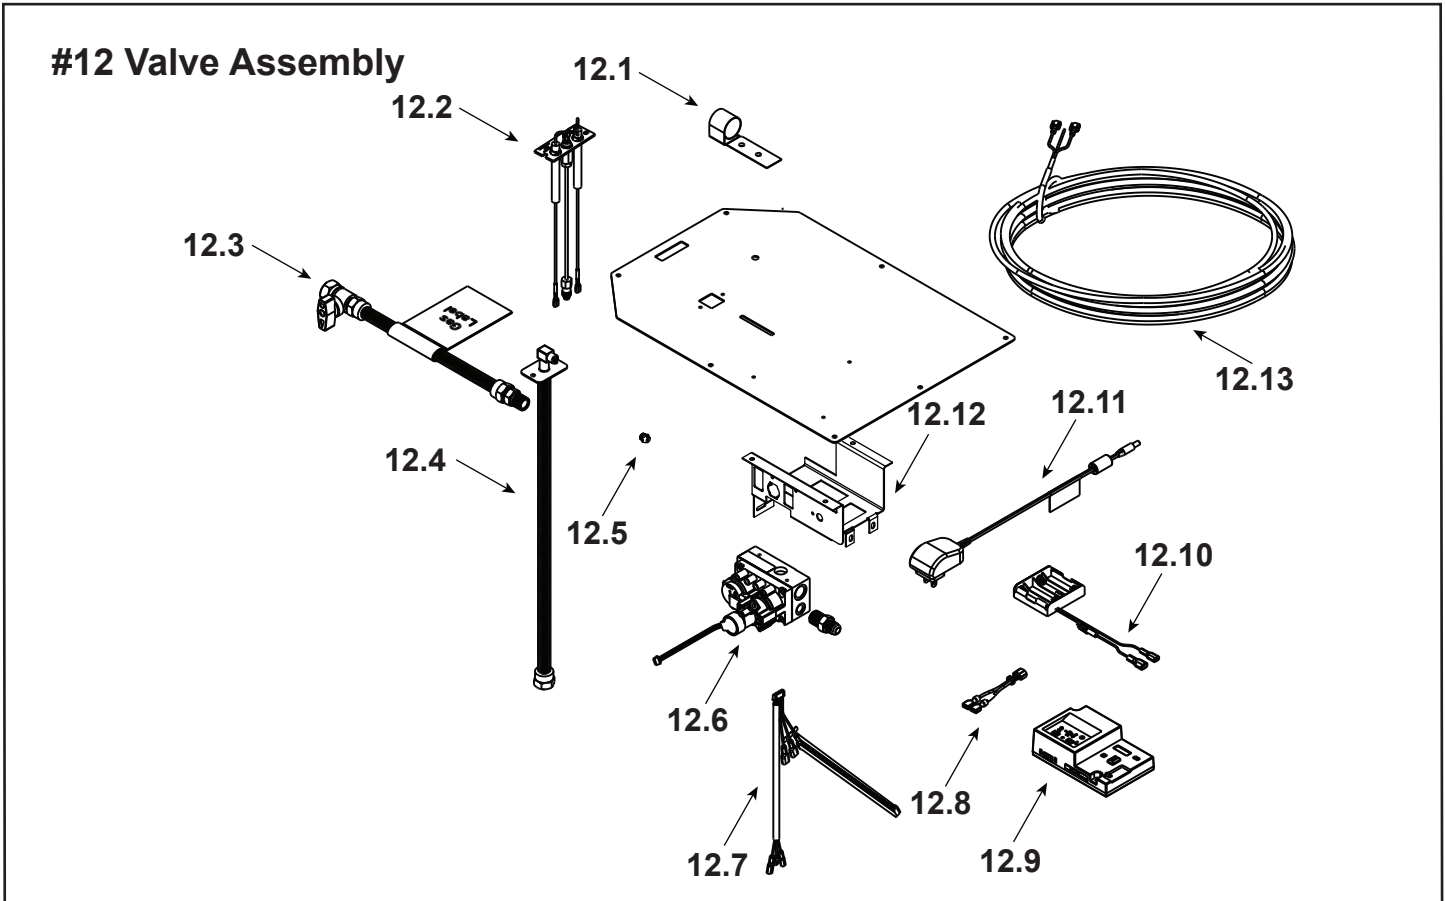

Stocked at Depot

ITEM	DESCRIPTION	COMMENTS	PART NUMBER	
	Log Set Assembly		LOGS-2128	Y
A	Log A		SRV2128-701	
B	Log B		SRV2128-702	
C	Log C		SRV2128-703	
D	Log D		SRV2128-706	
1	Log 1		SRV2128-704	
2	Log 2		SRV2128-705	
3	Log 3		SRV2128-707	
4	Sheetrock Ledge	Qty 2 req	2128-118	
5	Non-Comb	Qty 2 req	2130-196	
6	Burner NG, Propane		2128-007	Y
7	Base Pan/Grate Assembly		2128-005	
8	Glass Door Assembly	Qty 2 req	GLA-6TROC	Y
9	Pilot Shield		2128-124	
10	Junction Box Bracket		2128-128	
11	Junction Box		SRV4021-013	Y
	Refractory Panel		2128-117	
	Refractory, Air Passage Side		2128-116	
	Surround Overlay (contains overlay for top, bottom and sides)		SRV2128-FACE	

Stocked at Depot

ITEM	DESCRIPTION	COMMENTS	PART NUMBER	Stocked at Depot
12.1	Shutter Bracket Assembly		2118-121	Y
12.2	Pilot Assembly NG		2478-012	Y
	Pilot Assembly Propane	Convert 2478-012 with SRV593-527		
12.3	Flex Ball Valve Assembly		SRV302-320	Y
12.4	Flexible Gas Connector		530-302A	Y
12.5	Orifice NG (#32C)		SRV582-832	Y
	Orifice Propane (#50C)		582-850	Y
12.6	Valve NG		SRV2166-302	Y
	Valve Propane		2166-303	Y
12.7	Harness, IFT 6 Pin Wiring		SRV2326-132	Y
12.8	Jumper Wire		SRV2187-198	Y
12.9	Module, IFT Control		SRV2326-130	Y
12.10	Battery Holder 4AA, IFT		SRV2326-134	Y
12.11	Transformer, 6 Volt Wall		SRV2326-131	Y
12.12	Valve, Bracket		2118-104	
12.13	Thermostat Wire Assembly, Male/Male		SRV2118-170	Y