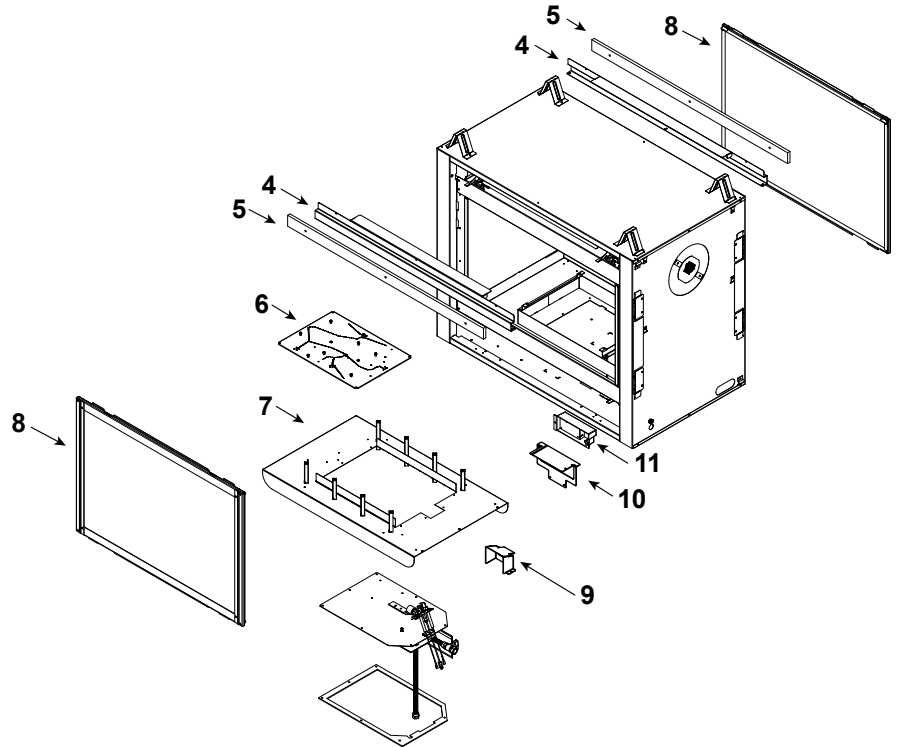

Log Set Assembly

IMPORTANT: THIS IS DATED INFORMATION. Parts must be ordered from a dealer or distributor. **Hearth and Home Technologies does not sell directly to consumers.** Provide model number and serial number when requesting service parts from your dealer or distributor.

Stocked at Depot

ITEM	DESCRIPTION	COMMENTS	PART NUMBER	
	Log Set Assembly		LOGS-2128	Y
A	Log A		SRV2128-701	
B	Log B		SRV2128-702	
C	Log C		SRV2128-703	
D	Log D		SRV2128-706	
1	Log 1		SRV2128-704	
2	Log 2		SRV2128-705	
3	Log 3		SRV2128-707	
4	Sheetrock Ledge	Qty 2 req	2128-118	
5	Non-Comb	Qty 2 req	2130-196	
6	Burner NG, Propane		2128-007	Y
7	Base Pan/Grate Assembly		2128-005	
8	Glass Door Assembly	Qty 2 req	GLA-6TROC	Y
9	Pilot Shield		2128-124	
10	Junction Box Bracket		2128-128	
11	Junction Box		SRV4021-013	Y
	Refractory Panel		2128-117	
	Refractory, Air Passage Side		2128-116	
	Surround Overlay (contains overlay for top, bottom and sides)		SRV2128-FACE