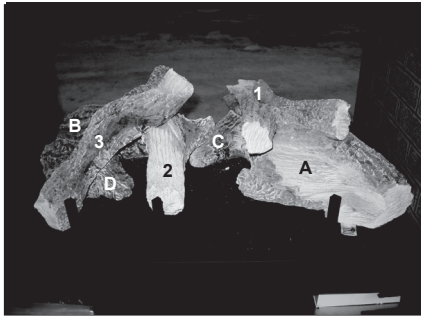

Log Set Assembly

IMPORTANT: THIS IS DATED INFORMATION. Parts must be ordered from a dealer or distributor. **Hearth and Home Technologies does not sell directly to consumers.** Provide model number and serial number when requesting service parts from your dealer or distributor.

Stocked at Depot

ITEM	DESCRIPTION	COMMENTS	PART NUMBER	
	Log Set Assembly		LOGS-2128	Y
A	Log A		SRV2128-701	
B	Log B		SRV2128-702	
C	Log C		SRV2128-703	
D	Log D		SRV2128-706	
1	Log 1		SRV2128-704	
2	Log 2		SRV2128-705	
3	Log 3		SRV2128-707	
4	Sheetrock Ledge	Qty 2 req	2128-118	
5	Non-Comb	Qty 2 req	2130-196	
6	Burner NG, Propane		2128-007	Y
7	Base Pan/Grate Assembly		2128-005	
8	Glass Door Assembly	Qty 2 req	GLA-6TROC	Y
9	Pilot Shield		2128-124	
10	Junction Box Bracket		2128-128	
11	Junction Box		SRV4021-013	Y
	Refractory Panel		2128-117	
	Refractory, Air Passage Side		2128-116	
	Surround Overlay (contains overlay for top, bottom and sides)		SRV2128-FACE