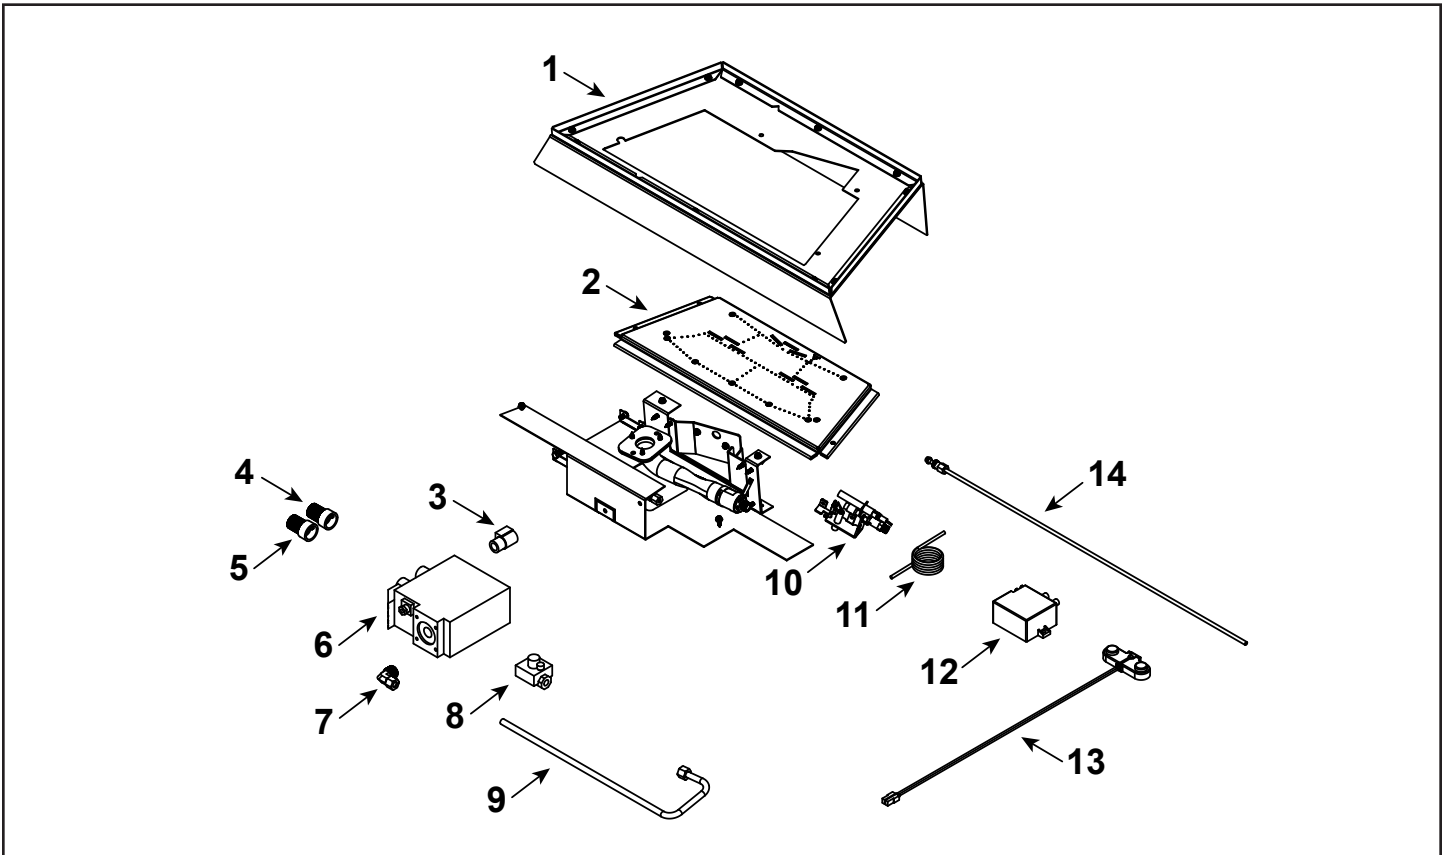

Lyric18" Contemporary Burner Assembly

IMPORTANT: THIS IS DATED INFORMATION. Parts must be ordered from a dealer or distributor. **Hearth and Home Technologies does not sell directly to consumers.** Provide model number and serial number when requesting service parts from your dealer or distributor.

Stocked at Depot

ITEM	DESCRIPTION	COMMENTS	PART NUMBER	
1	Burner Cover Assembly		SRV4616-002	
2	Burner		SRV4616-001	Y
3	Fitting 3/8 MTP x 3/8 FPT		SRV0069882	
4	Knob SIT Ext On/Off		SRV37D0010	
5	Knob SIT Ext Hi/Lo		SRV37D0011	
6	Control Valve	NG	SRV14D0467	Y
		Propane	SRV14D0468	Y
7	Fitting 5/16 FPT x 3/8 MPT		SRV39D0096	
8	Pilot Regulator	NG Only	SRV14D0469	Y
9	G.V. to Orifice, 5/16 Tube		SRV4616-109	Y
10	Pilot ODS MV	NG	SRV14D0473	Y
		Propane	SRV14D0477	Y
11	Wire Assembly		SRV00K0632	Y
12	Piezo, Battery Module		SRV45D0077	Y
13	Switch, Piezo SIT 820		SRV45D0078	Y
14	Pilot Tube Assembly		SRV20304115	Y
	Wire Assembly, Wall Switch		SRV28602	Y