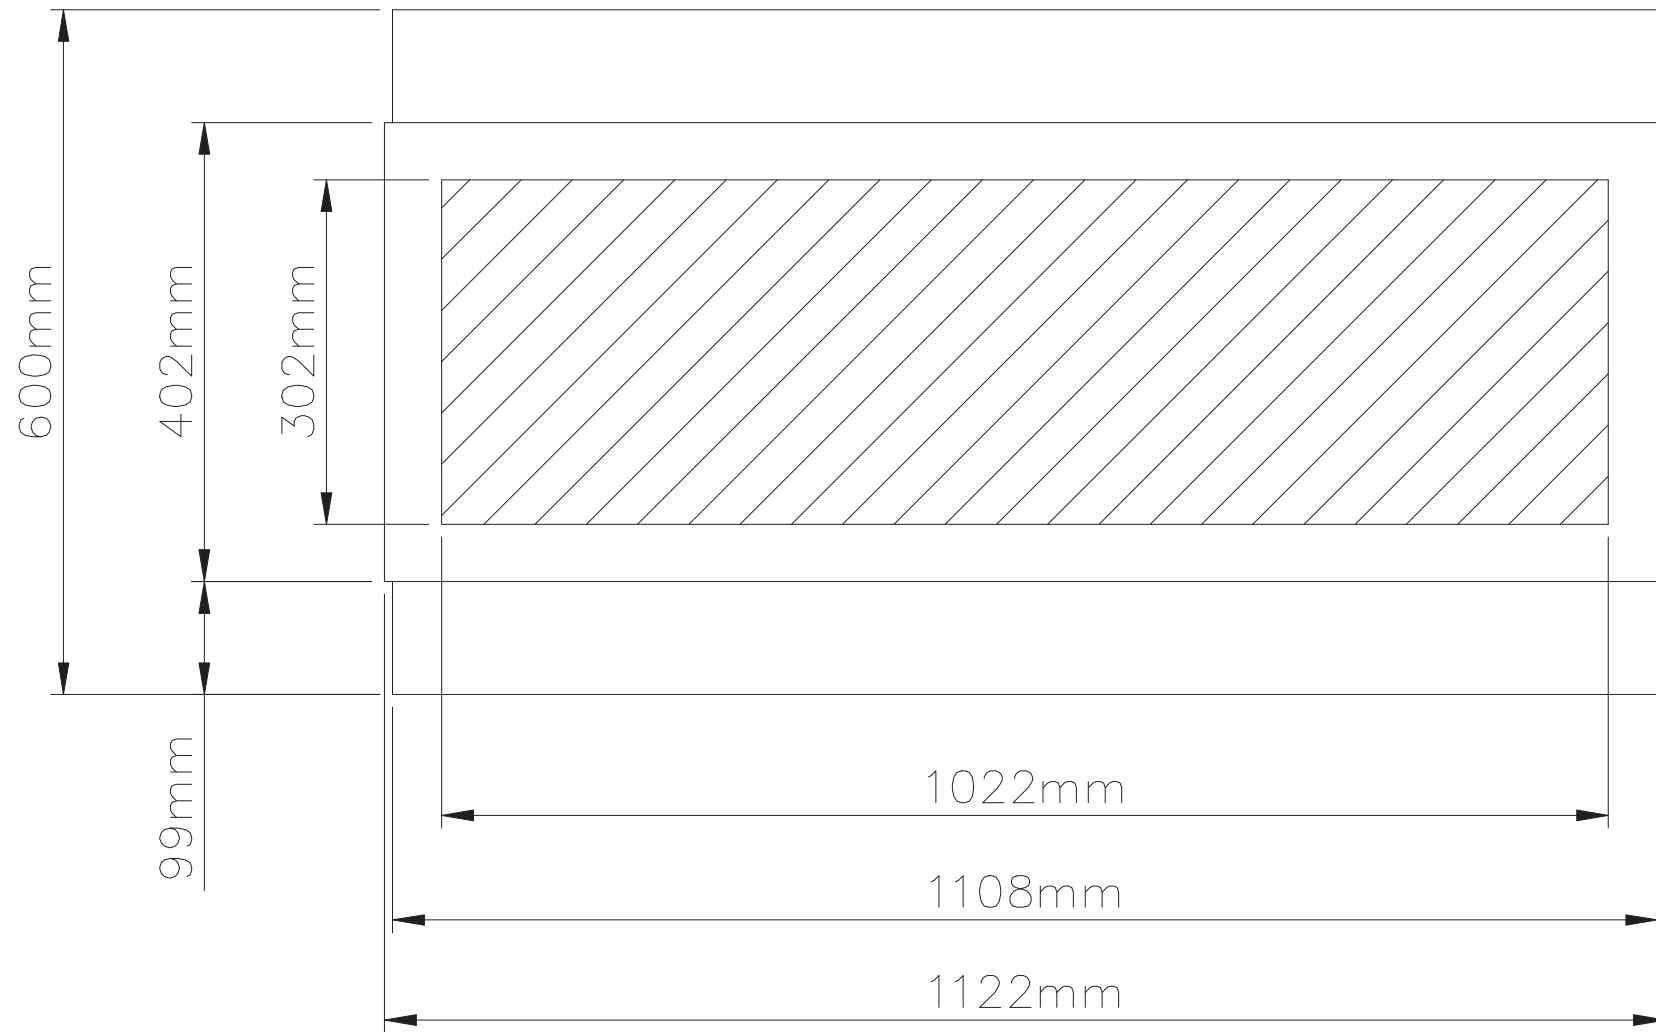

TECHNICAL SPECIFICATIONS	
MODEL	102745-DE
VOLTAGE	120 AC 60 Hz
WATTS	1465 W Max
NO HEATER	25 W
MOTOR HEATER	19 W
APPLIANCE WIDTH	44 1/8"
APPLIANCE HEIGHT	23 5/8"
APPLIANCE DEPTH	11 7/8"
GROSS WEIGHT	103.6 lbs
PLUG LOCATION	Left side
CORD LENGTH	70 7/8"
ROUGH WALL OPENING	45" X 25"
BTU	5000

SERIES Built-In	MODEL BI-45-DE		REV 1
SCALE 1" = 1'-0"	DATE: 11/16/2017		SHEET 1 OF 1

TECHNICAL SPECIFICATIONS	
MODEL	102745-DE
VOLTAGE	120 AC 60 Hz
WATTS	1465 W Max
NO HEATER	25 W
MOTOR HEATER	19 W
APPLIANCE WIDTH	112.2 cm
APPLIANCE HEIGHT	60 cm
APPLIANCE DEPTH	30.2 cm
GROSS WEIGHT	47kgs
PLUG LOCATION	Left side
CORD LENGTH	180 cm
ROUGH WALL OPENING	114.3 cm x 63.5cm
BTU	5000

SERIES Built-In	MODEL BI-45-DE		REV 1
SCALE 1" = 1'-0"	DATE: 11/16/2017	SHEET 1 OF 1	