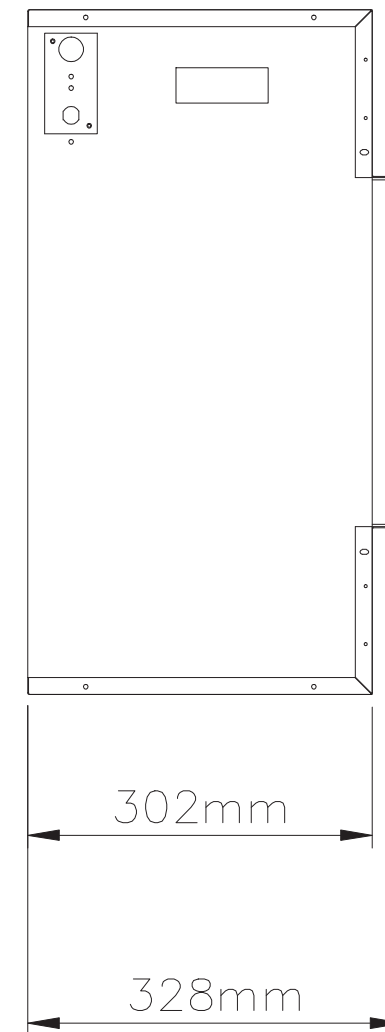

TECHNICAL SPECIFICATIONS	
MODEL	102745-DE
VOLTAGE	120 AC 60 Hz
WATTS	1465 W Max
NO HEATER	25 W
MOTOR HEATER	19 W
APPLIANCE WIDTH	44 1/8"
APPLIANCE HEIGHT	23 5/8"
APPLIANCE DEPTH	11 7/8"
GROSS WEIGHT	103.6 lbs
PLUG LOCATION	Left side
CORD LENGTH	70 7/8"
ROUGH WALL OPENING	45" X 25"
BTU	5000

SERIES Built-In	MODEL BI-45-DE		REV 1
SCALE 1" = 1'-0"	DATE: 11/16/2017		SHEET 1 OF 1

TECHNICAL SPECIFICATIONS	
MODEL	102745-DE
VOLTAGE	120 AC 60 Hz
WATTS	1465 W Max
NO HEATER	25 W
MOTOR HEATER	19 W
APPLIANCE WIDTH	112.2 cm
APPLIANCE HEIGHT	60 cm
APPLIANCE DEPTH	30.2 cm
GROSS WEIGHT	47kgs
PLUG LOCATION	Left side
CORD LENGTH	180 cm
ROUGH WALL OPENING	114.3 cm x 63.5cm
BTU	5000

SERIES Built-In	MODEL BI-45-DE		REV 1
SCALE 1" = 1'-0"	DATE: 11/16/2017	SHEET 1 OF 1	