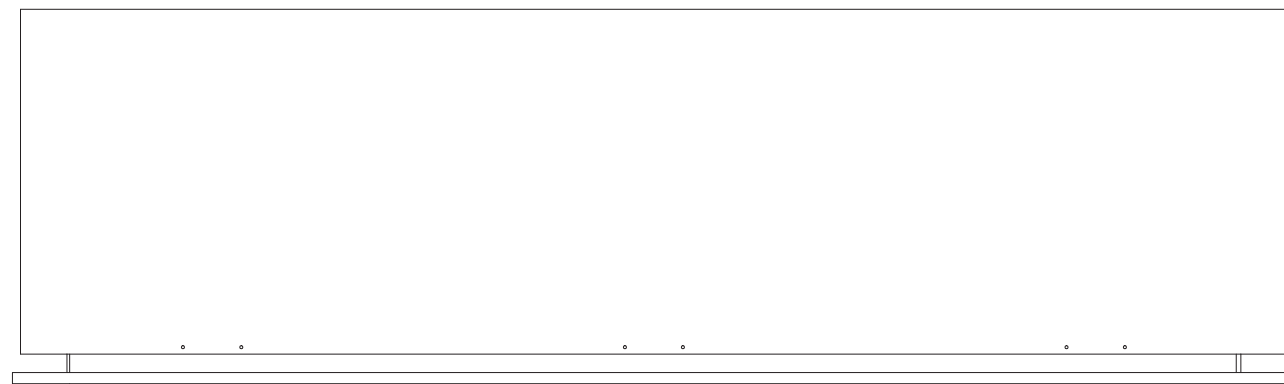

TECHNICAL SPECIFICATIONS	
MODEL	102745-DE
VOLTAGE	120 AC 60 Hz
WATTS	1465 W Max
NO HEATER	25 W
MOTOR HEATER	19 W
APPLIANCE WIDTH	44 1/8"
APPLIANCE HEIGHT	23 5/8"
APPLIANCE DEPTH	11 7/8"
GROSS WEIGHT	103.6 lbs
PLUG LOCATION	Left side
CORD LENGTH	70 7/8"
ROUGH WALL OPENING	45" X 25"
BTU	5000

SERIES Built-In	MODEL BI-45-DE		REV 1
SCALE 1" = 1'-0"	DATE: 11/16/2017		SHEET 1 OF 1

TECHNICAL SPECIFICATIONS	
MODEL	102745-DE
VOLTAGE	120 AC 60 Hz
WATTS	1465 W Max
NO HEATER	25 W
MOTOR HEATER	19 W
APPLIANCE WIDTH	112.2 cm
APPLIANCE HEIGHT	60 cm
APPLIANCE DEPTH	30.2 cm
GROSS WEIGHT	47kgs
PLUG LOCATION	Left side
CORD LENGTH	180 cm
ROUGH WALL OPENING	114.3 cm x 63.5cm
BTU	5000

SERIES Built-In	MODEL BI-45-DE		REV 1
SCALE 1" = 1'-0"	DATE: 11/16/2017	SHEET 1 OF 1	